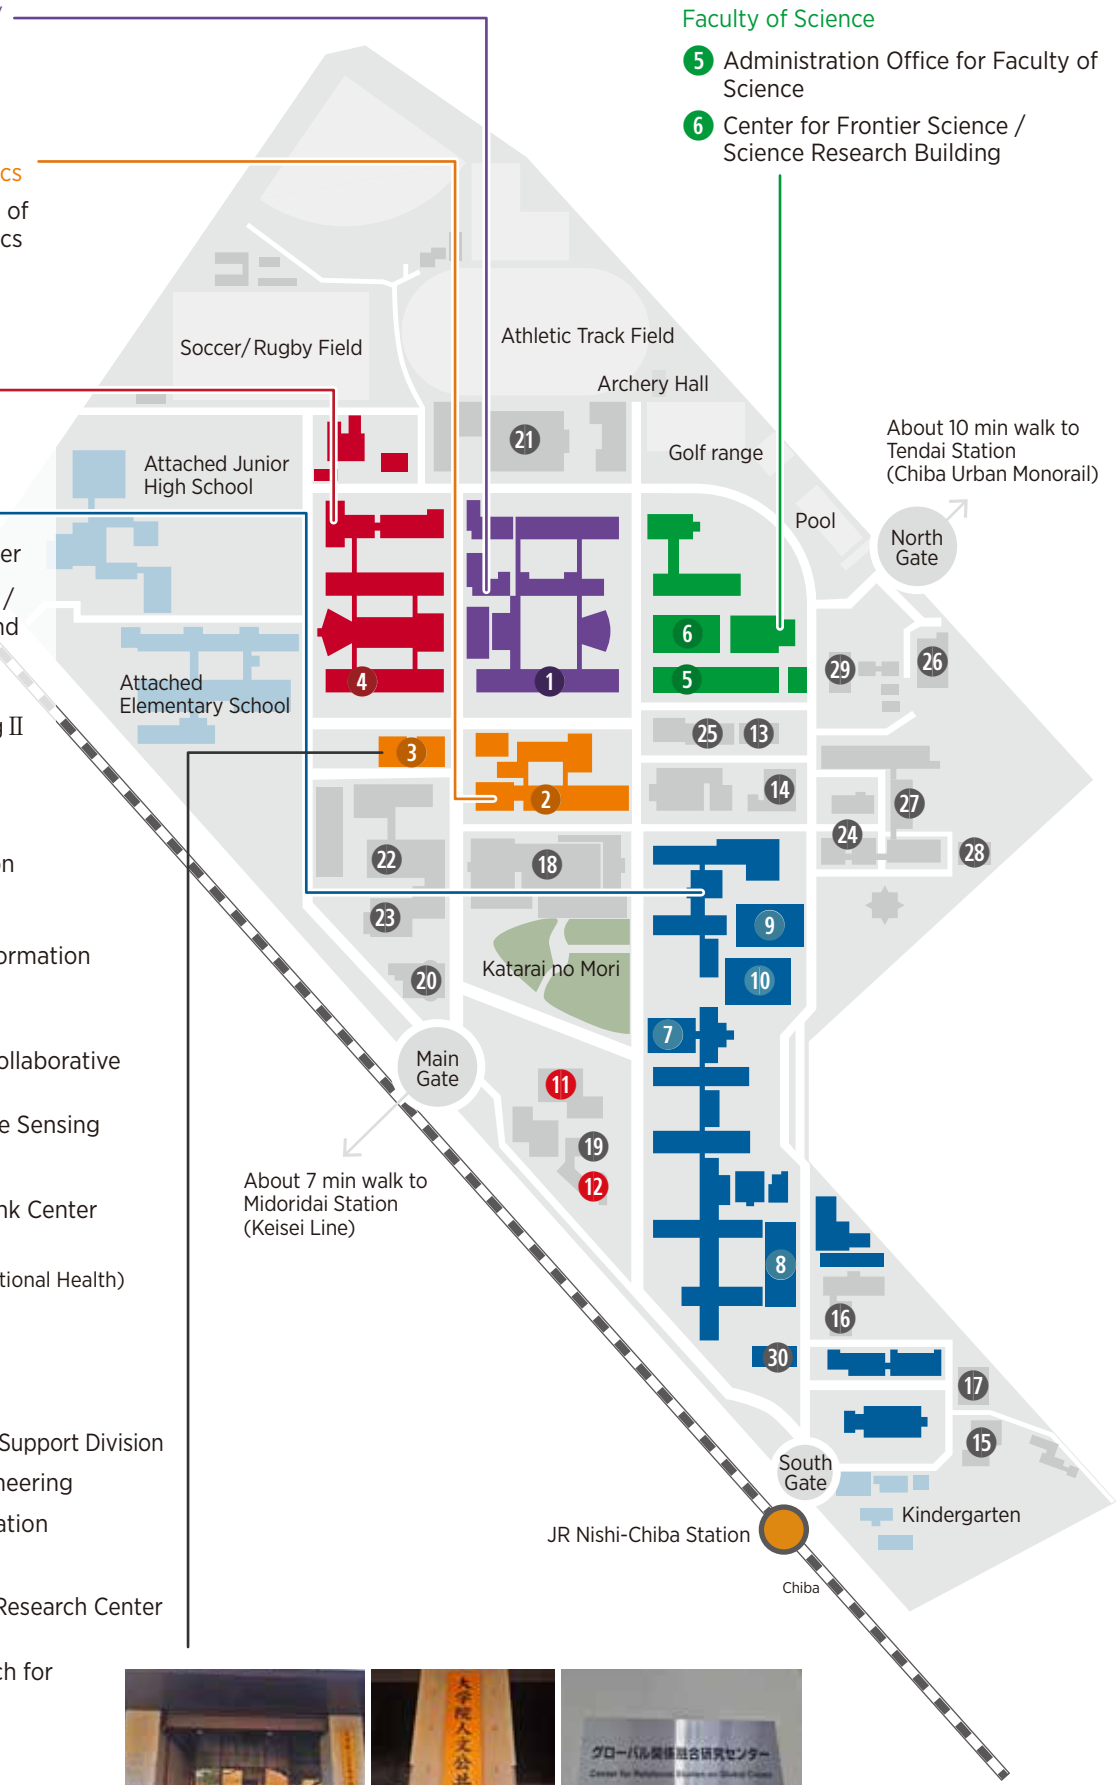

14 Radioisotope Research Center

15 Station for Academic-Industry Collaborative
Research Promotion

16 Center for Environmental Remote Sensing

17 Venture Business Laboratory

18 University Library / Academic Link Center

19 Safety and Health Organization
(Dept. of Student Health and Occupational Health)

20 Keyaki Kaikan (University Hall)

21 Gymnasium

22 Student Service

23 Student Support Division / Career Support Division

24 Center for Frontier Medical Engineering

25 Center for Analytical Instrumentation

26 Science Park Center

27 Knowledge-based Collaborative Research Center
(KCRC)

28 Center for Power Source Research for
Next-Generation Mobility

29 Safety and Health Organization
(Dept. of Environmental Safety)

30 Sho-In Hall

Faculty of Science

5 Administration Office for Faculty of
Science

6 Center for Frontier Science /
Science Research Building